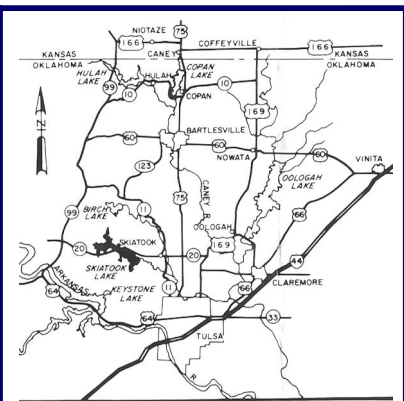

Notes

Skiatook Lake Tall Chief Cove

Tackle Box Map Tall Chief Cove

Applicable USCG Boating Regulations;

1. NO WAKE IN COVES
2. IDLE SPEED ONLY WITHIN 150 FEET OF DOCKS & RAMPS

OK Highway Patrol 918-762-3661
Osage Co Sheriff 918-287-3131
OK Lake Patrol 918-847-2001