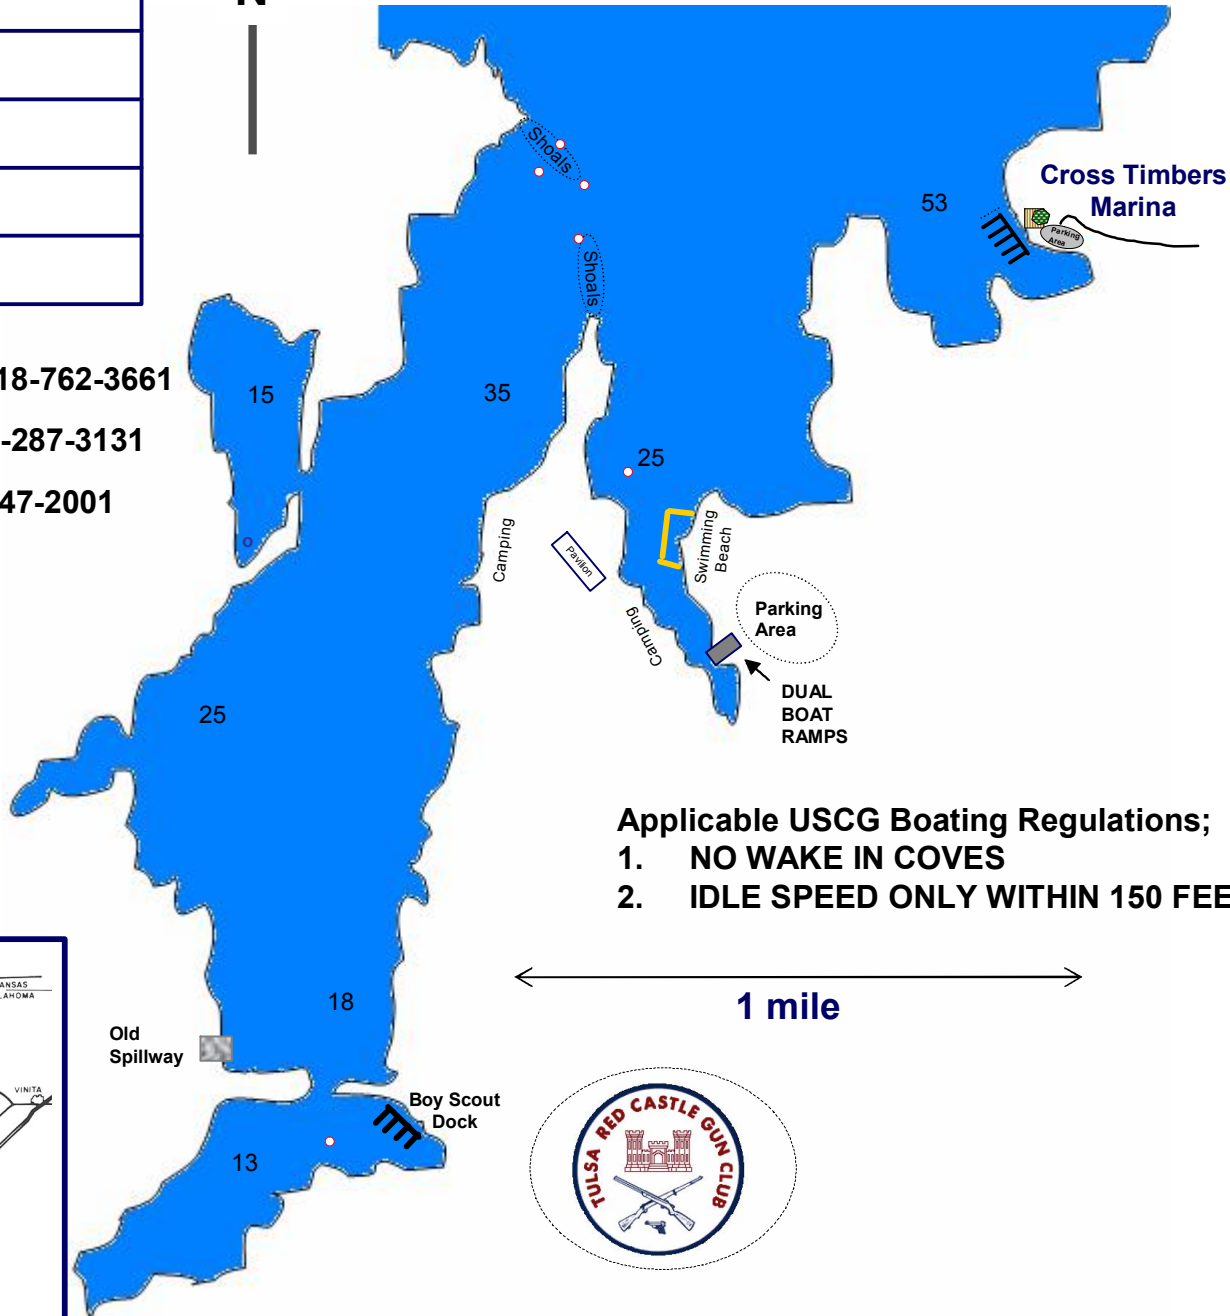

Notes

Skiatook Lake Tall Chief Cove

Tackle Box Map Tall Chief Cove

Applicable USCG Boating Regulations;

1. NO WAKE IN COVES
2. IDLE SPEED ONLY WITHIN 150 FEET OF DOCKS & RAMPS

OK Highway Patrol 918-762-3661
Osage Co Sheriff 918-287-3131
OK Lake Patrol 918-847-2001