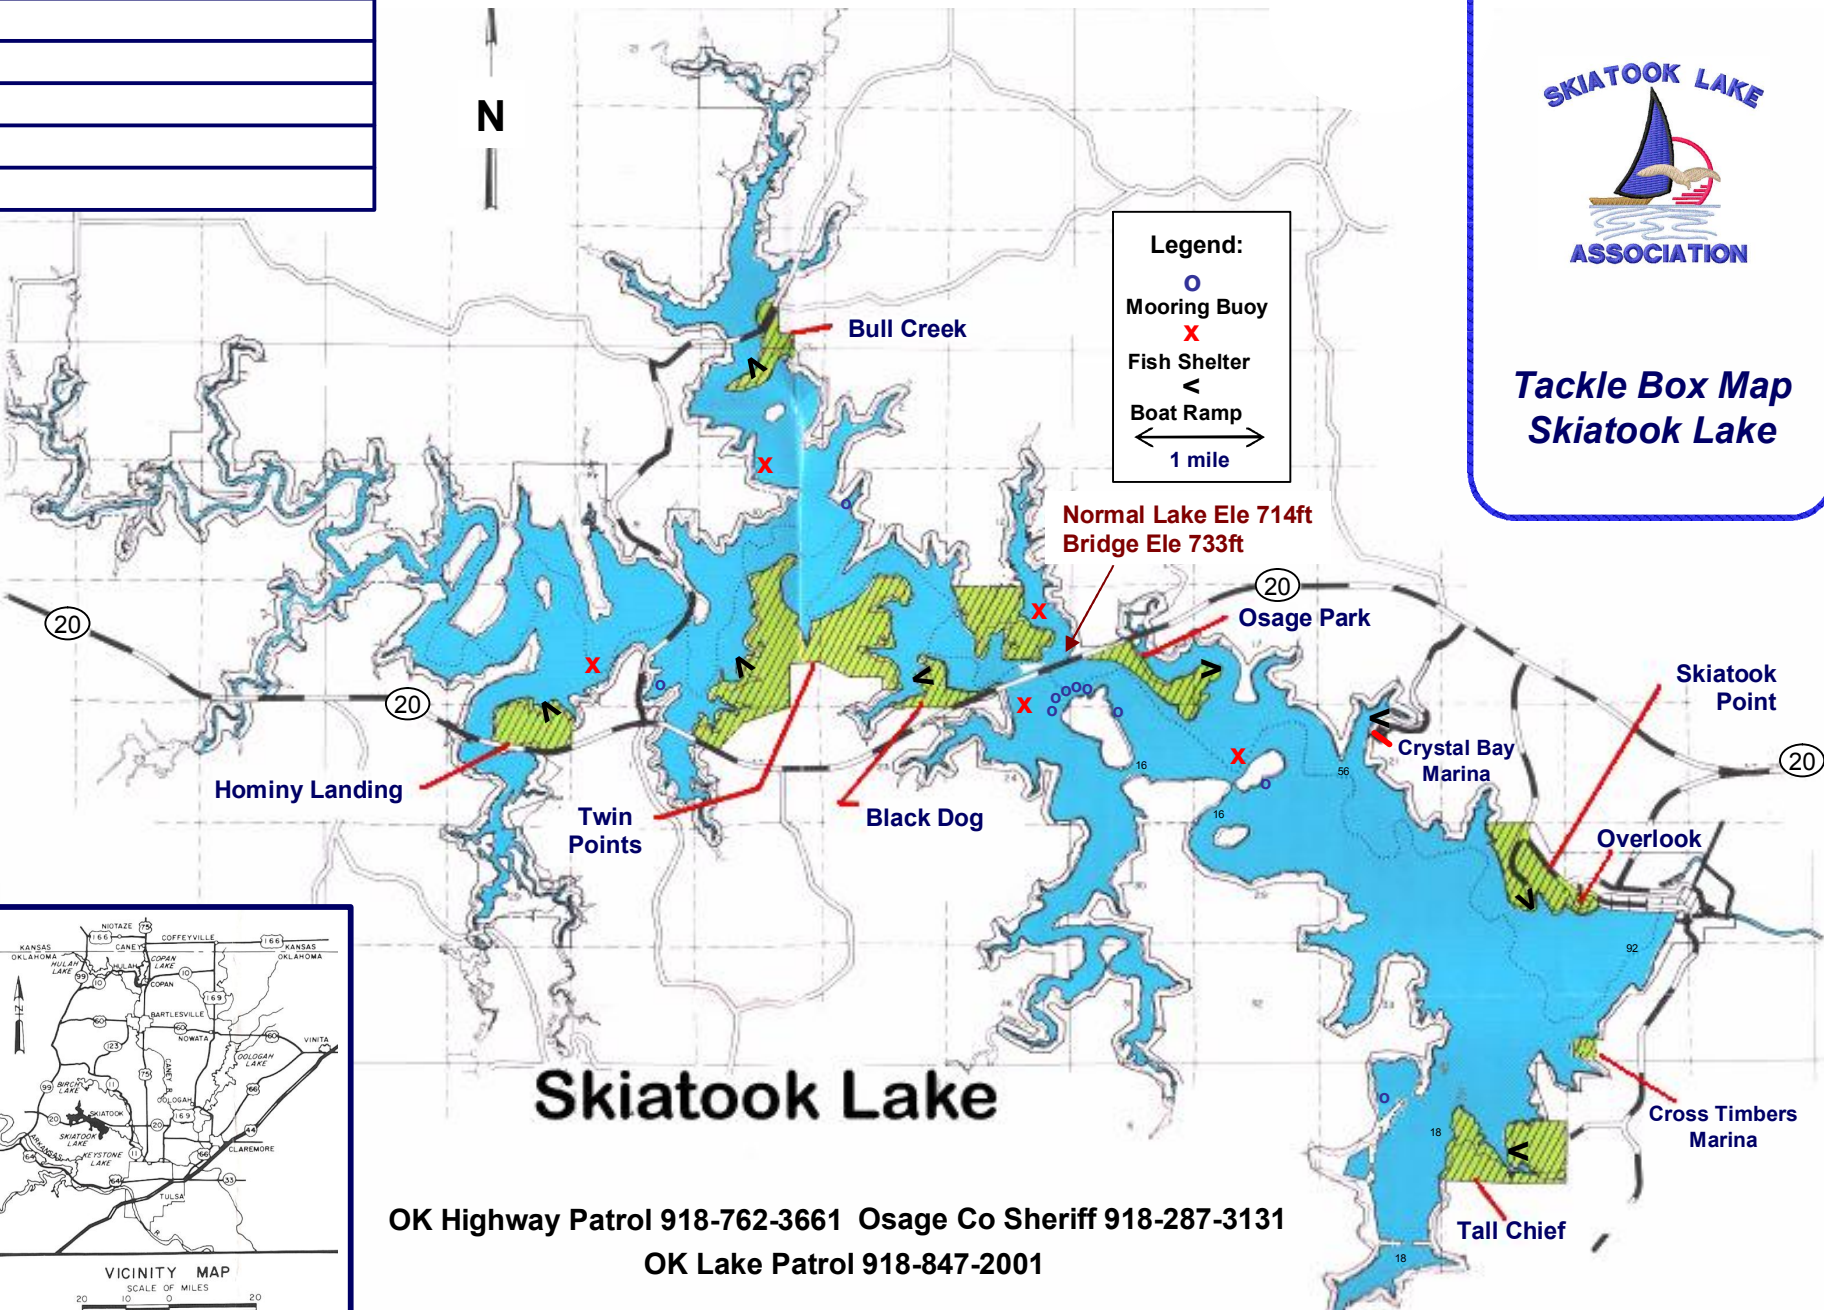

Notes

SKIATOOK LAKE

ASSOCIATION

Tackle Box Map
Skiatook Lake

Legend:

- Mooring Buoy
- ✕ Fish Shelter
- < Boat Ramp
- ↔ 1 mile

Skiatook Lake

OK Highway Patrol 918-762-3661 Osage Co Sheriff 918-287-3131
OK Lake Patrol 918-847-2001