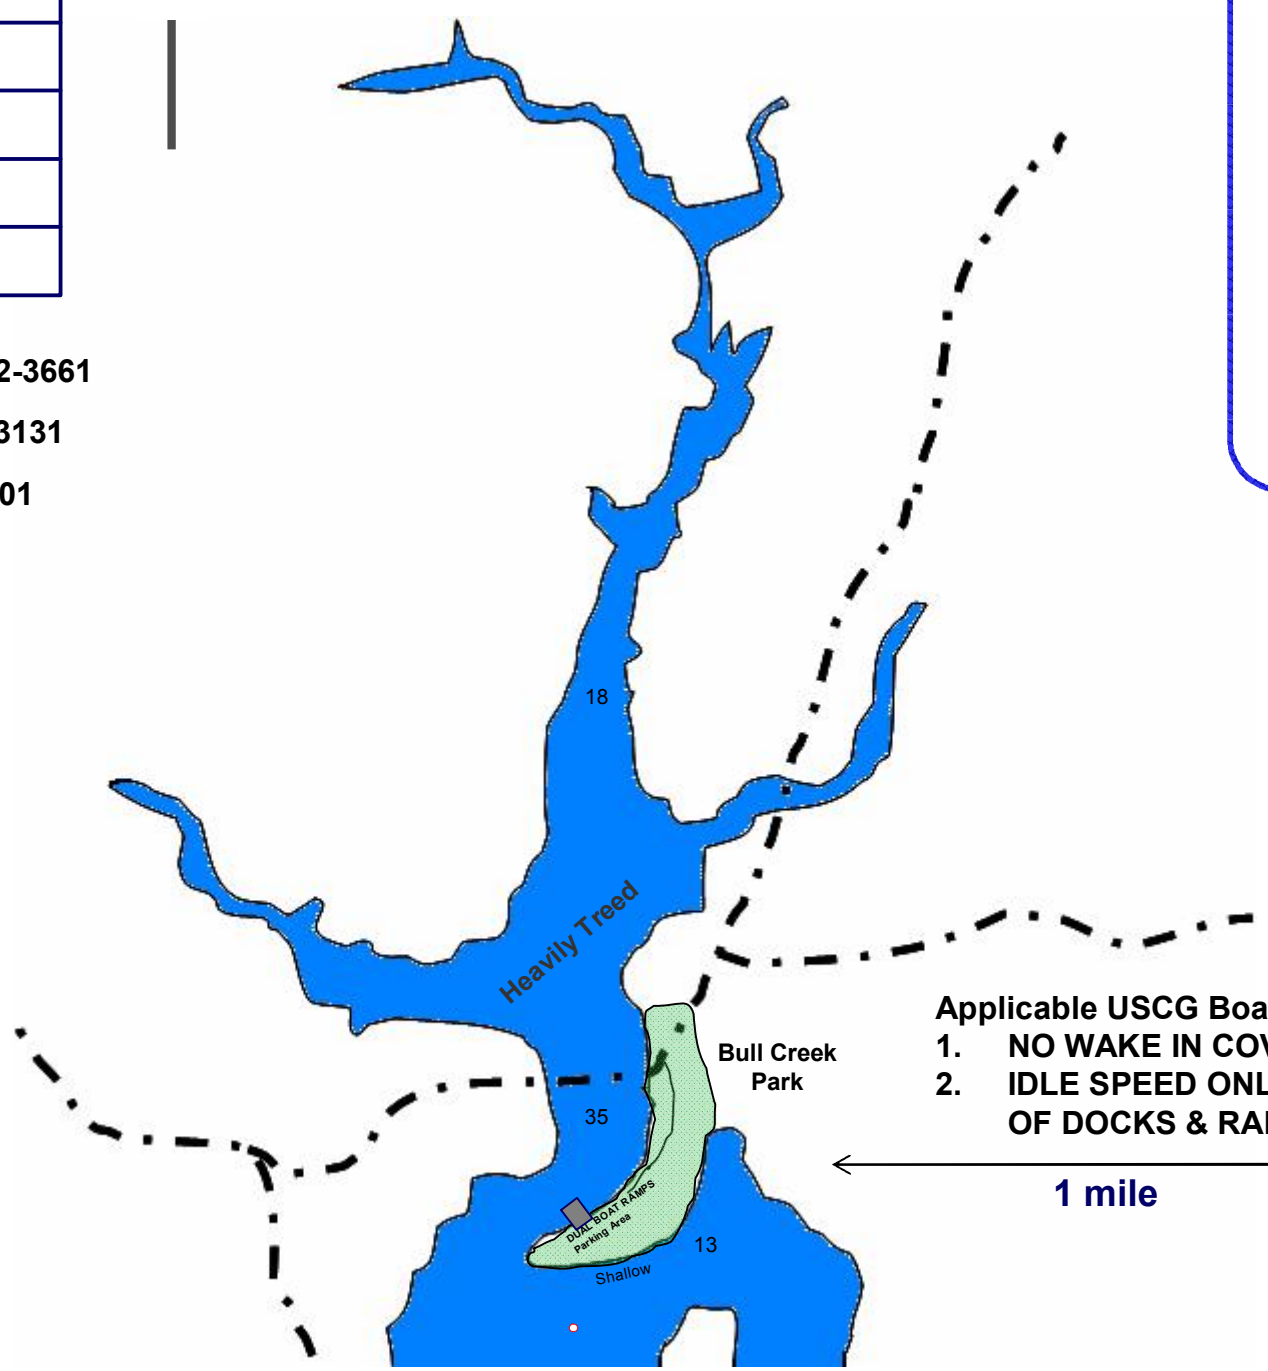

Notes

| |
|--|
| |
| |
| |
| |
| |
| |
| |

Skiatook Lake Bull Creek

*Tackle Box Map
Tall Chief Cove*

- Applicable USCG Boating Regulations;
1. NO WAKE IN COVES
 2. IDLE SPEED ONLY WITHIN 150 FEET OF DOCKS & RAMPS

1 mile

OK Highway Patrol 918-762-3661

Osage Co Sheriff 918-287-3131

OK Lake Patrol 918-847-2001