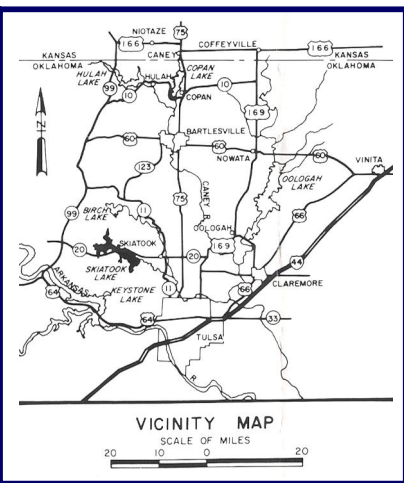

OK Highway Patrol 918-762-3661

Osage Co Sheriff 918-287-3131

OK Lake Patrol 918-847-2001